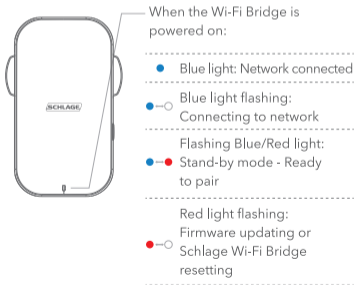

Wi-Fi Bridge (AB100)

Quick Start Guide

Compatible with Schlage Ease S1 and
S1 Keyless Smart Deadbolts and
S2 Smart Entry Lock

WORKS WITH

SCHLAGE ABODE

Schlage Wi-Fi Bridge (AB100)

Model:	Schlage Wi-Fi Bridge (AB100)
Dimensions:	86mm x 54mm x 40mm
Network:	Wi-Fi 2.4GHz
IEEE standard:	802.11 b/g/n
Power input:	220-240V ~, 50Hz, 10mA

Light Status

Note: Do not power off when red light is flashing.

Pair Wi-Fi Bridge with Schlage Abode app

- 1 Download the Schlage Abode app

- 2 Select Add Device

- 3 Select Schlage Abode Wi-Fi Bridge

- 4 Follow on screen instructions to complete the pairing process.